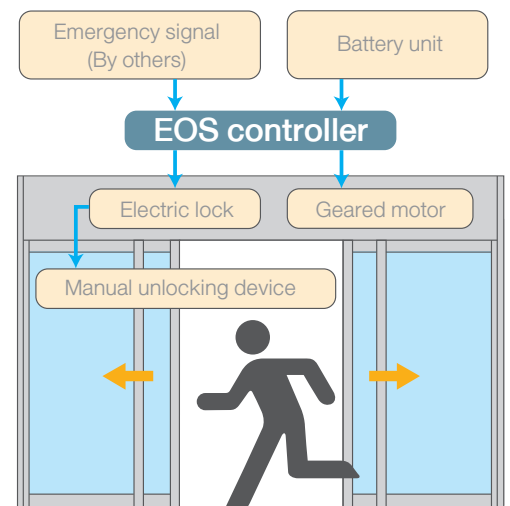

EOS controller

Battery unit

Battery unit NABCO

เครื่องสำรองไฟ NABCO

The EOS Emergency Operation System is a control unit that detects the emergency signal or the interruption of power to open (or close) the door in an emergency. When the door is manually opened while in emergency closing mode, it is automatically closed again. (This function is excluded from the requirements of escape routes and emergency exits in EN 16005.)

ข้อมูลทางด้านเทคนิค

Emergency input signal: Non-voltage or 24VDC voltage

Battery capacity: 30-cycle or 30-minute emergenc operations

EOS operation monitor output: When the power is on: Make or Break can be selected.

Buzzer output: When EOS is working, buzzer activation mode can be selected.

รายการสินค้า	จำนวน	รหัสสินค้า
Battery unit EB-T4803 / 5374-3200876-01	1 Set.	01-000625
VS-A60 EOS-L Controller	1 pc.	08-000278
VS-A85 EOS-L Controller	1 pc.	08-000279
VS-A150 EOS-L Controller	1 pc.	08-000318