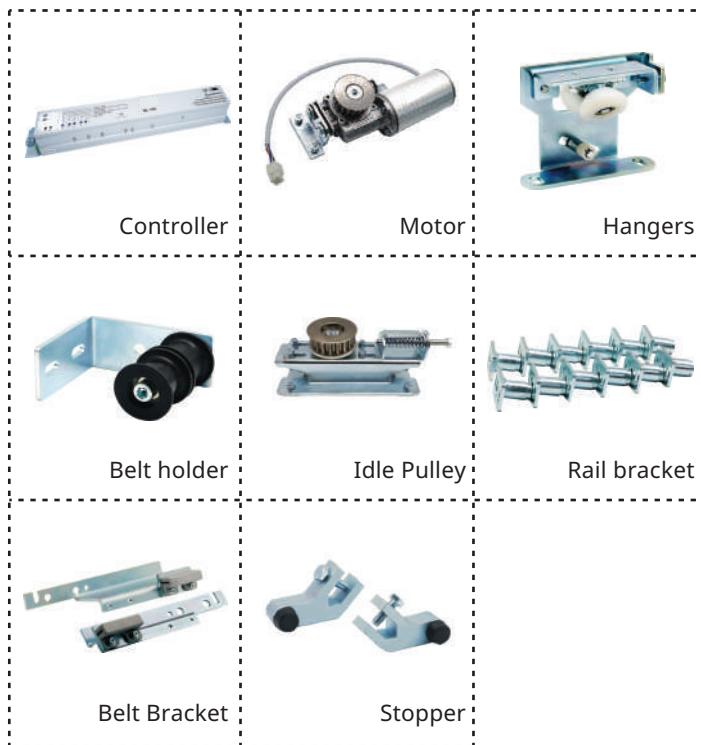

ข้อมูลทางเทคนิค

ชนิดประตู	บานเลื่อนเดี่ยว (Single)	บานเลื่อนคู่ (Double)
ความกว้างประตู (Door width)	750 ~ 1600 mm	650 ~ 1250 mm
น้ำหนักสูงสุด (Door weight)	125 kg x 1	100 kg x 2
ความกว้างช่องเปิด (Opening width)	1,450 ~ 3,100 mm	2,500 ~ 5,000 mm
แรงดันไฟฟ้า (Power voltage)	AC110 ~ 220V, 50/60 Hz	
อัตราการใช้พลังงาน (Energy consumption rate)	65 W	
อัตราเร็ว การเปิดประตู (Opening speed)	150 ~ 400 mm/s	
อัตราเร็ว การปิดประตู (Closing speed)	130 ~ 400 mm/s	
เวลาเปิดค้าง (Hold-open time)	0 ~ 8 s	
แรงผลักโหมด Manual (Manual force)	< 50 N	<60 N
ช่วงการทำงาน อุณหภูมิ (Temperature range)	-20° C ~ +50° C	

อุปกรณ์เสริม