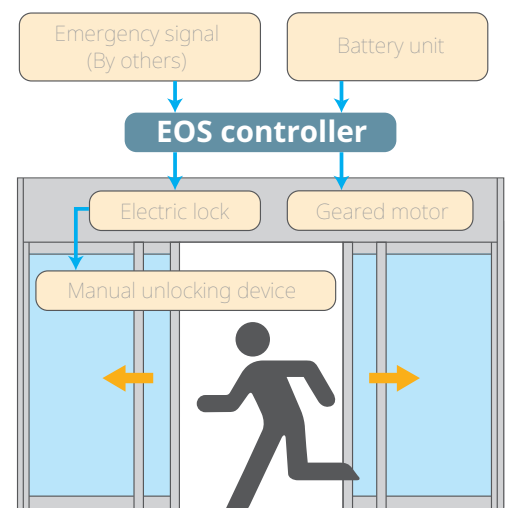

EOS controller

Battery unit

Battery unit NABCO

เครื่องสำรองไฟ NABCO

The EOS Emergency Operation System is a control unit that detects the emergency signal or the interruption of power to open (or close) the door in an emergency. When the door is manually opened while in emergency closing mode, it is automatically closed again. (This function is excluded from the requirements of escape routes and emergency exits in EN 16005.)

ข้อมูลทางด้านเทคนิค

Emergency input signal: Non-voltage or 24VDC voltage

Battery capacity: 30-cycle or 30-minute emergency operations

EOS operation monitor output: When the power is on: Make or Break can be selected.

Buzzer output: When EOS is working, buzzer activation mode can be selected.

รายการสินค้า	จำนวน	รหัสสินค้า
Battery unit EB-T4803 / 5374-3200876-01	1 Set.	01-000625
VS-A60 EOS-L Controller	1 pc.	08-000278
VS-A85 EOS-L Controller	1 pc.	08-000279
VS-A150 EOS-L Controller	1 pc.	08-000318